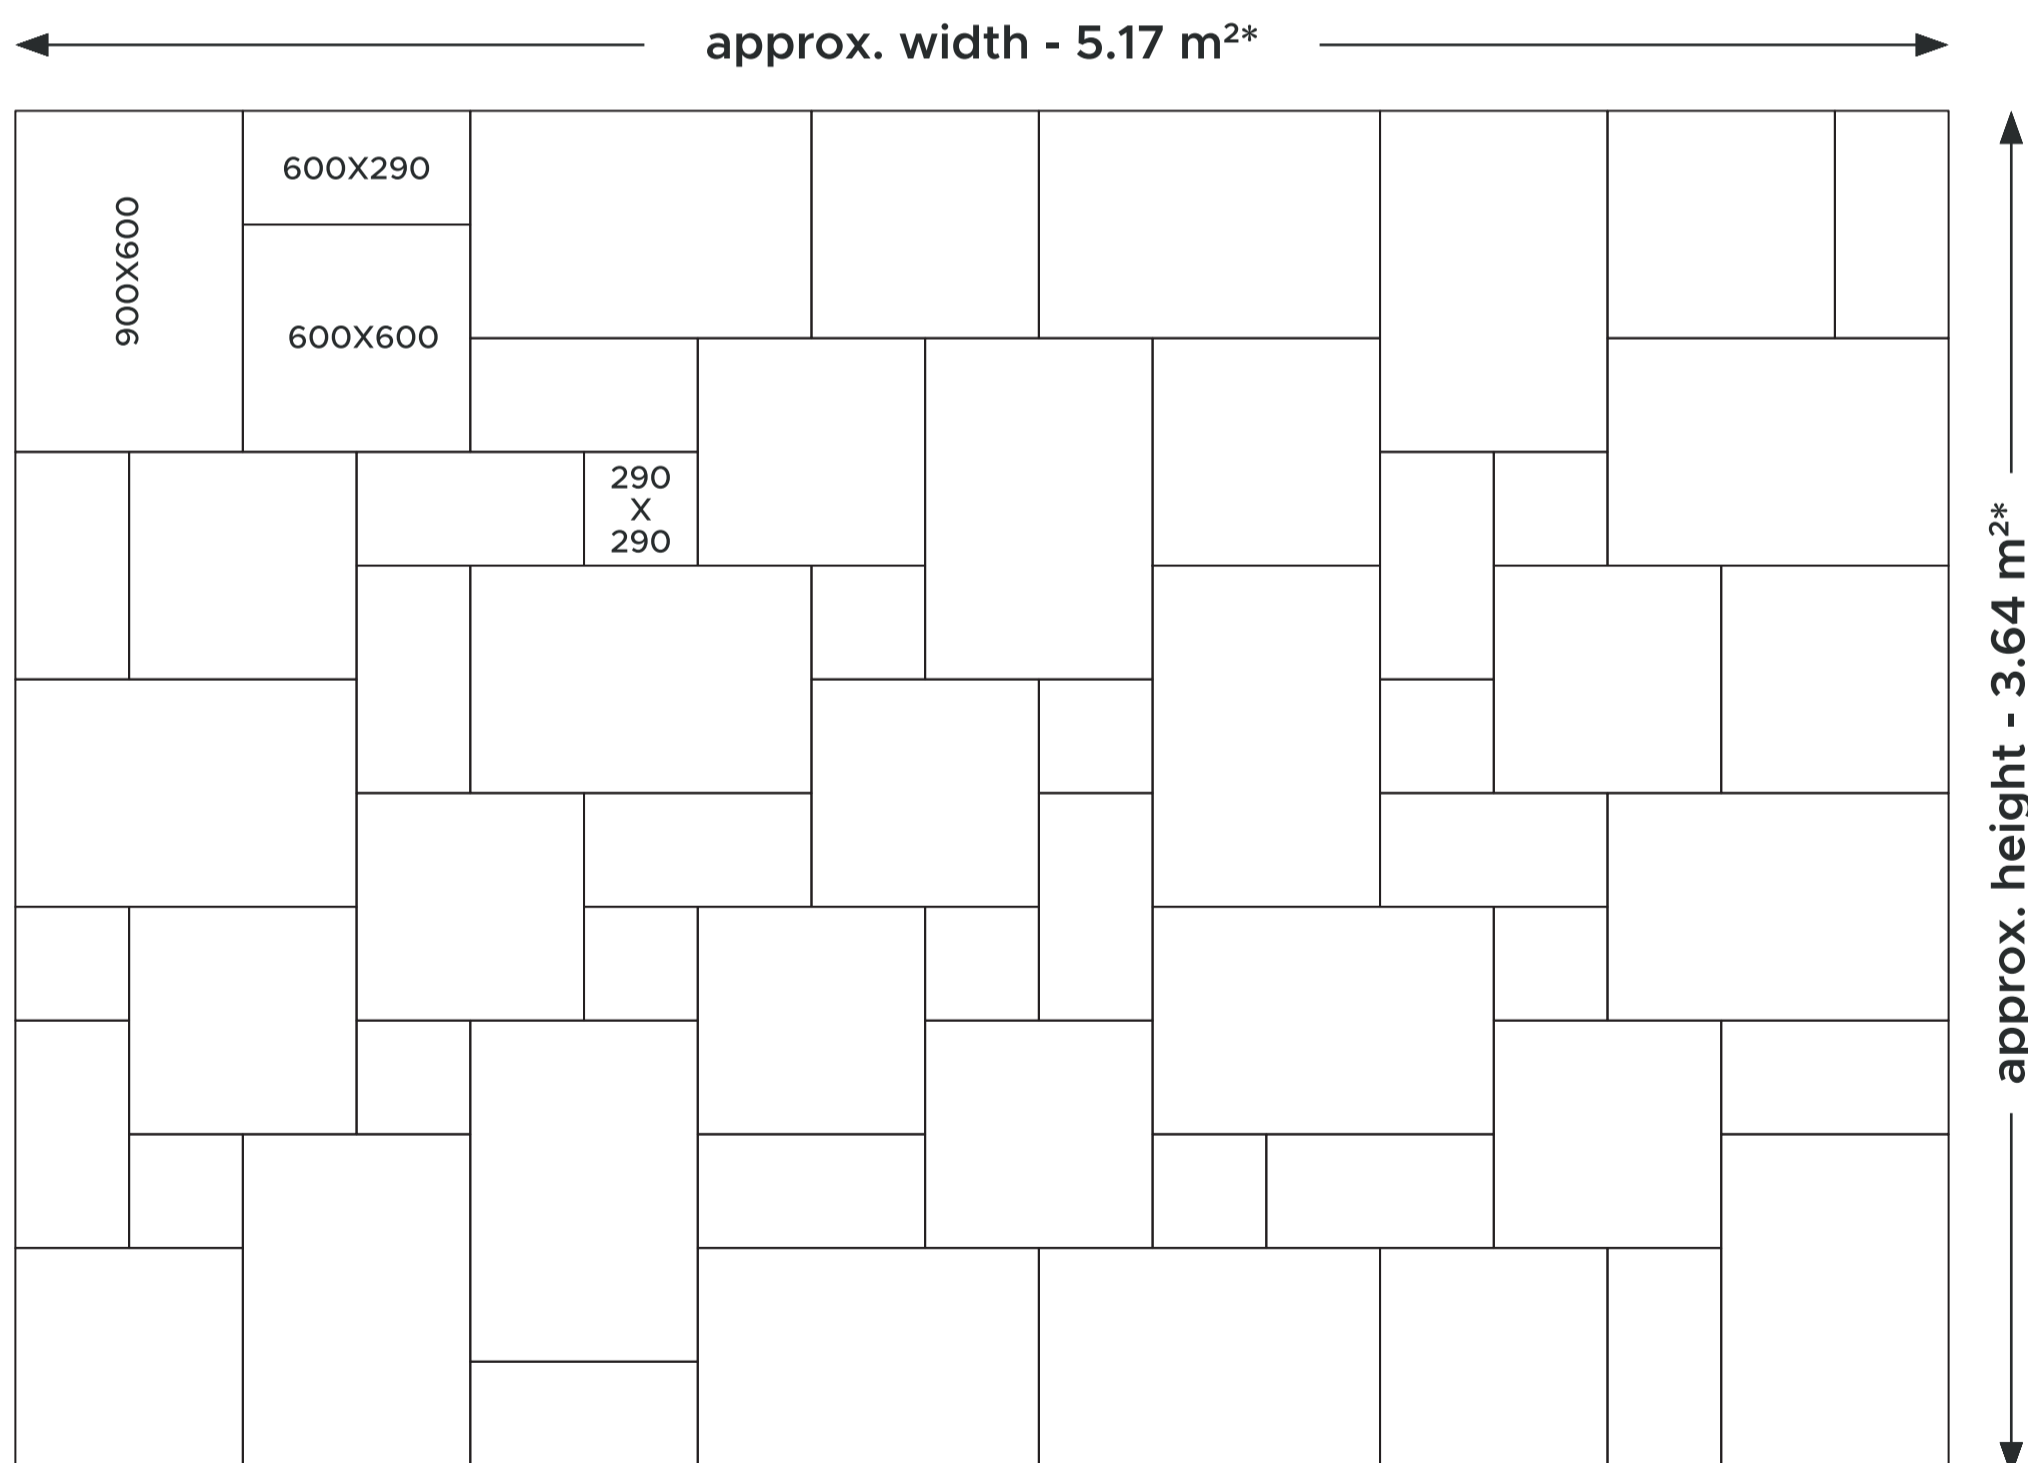

## PACK DETAILS

NOMINAL SIZE (MM)	PCS (PER PACK)	TOTAL PCS
900X600	16 PCS	60 PCS
600X600	16 PCS	
600X290	16 PCS	
290X290	12 PCS	

## THE LAYING PATTERN OF PATIO PACKS COVERS APPROX. 18.90 SQM\*

**Better Paving, Better Prices!**