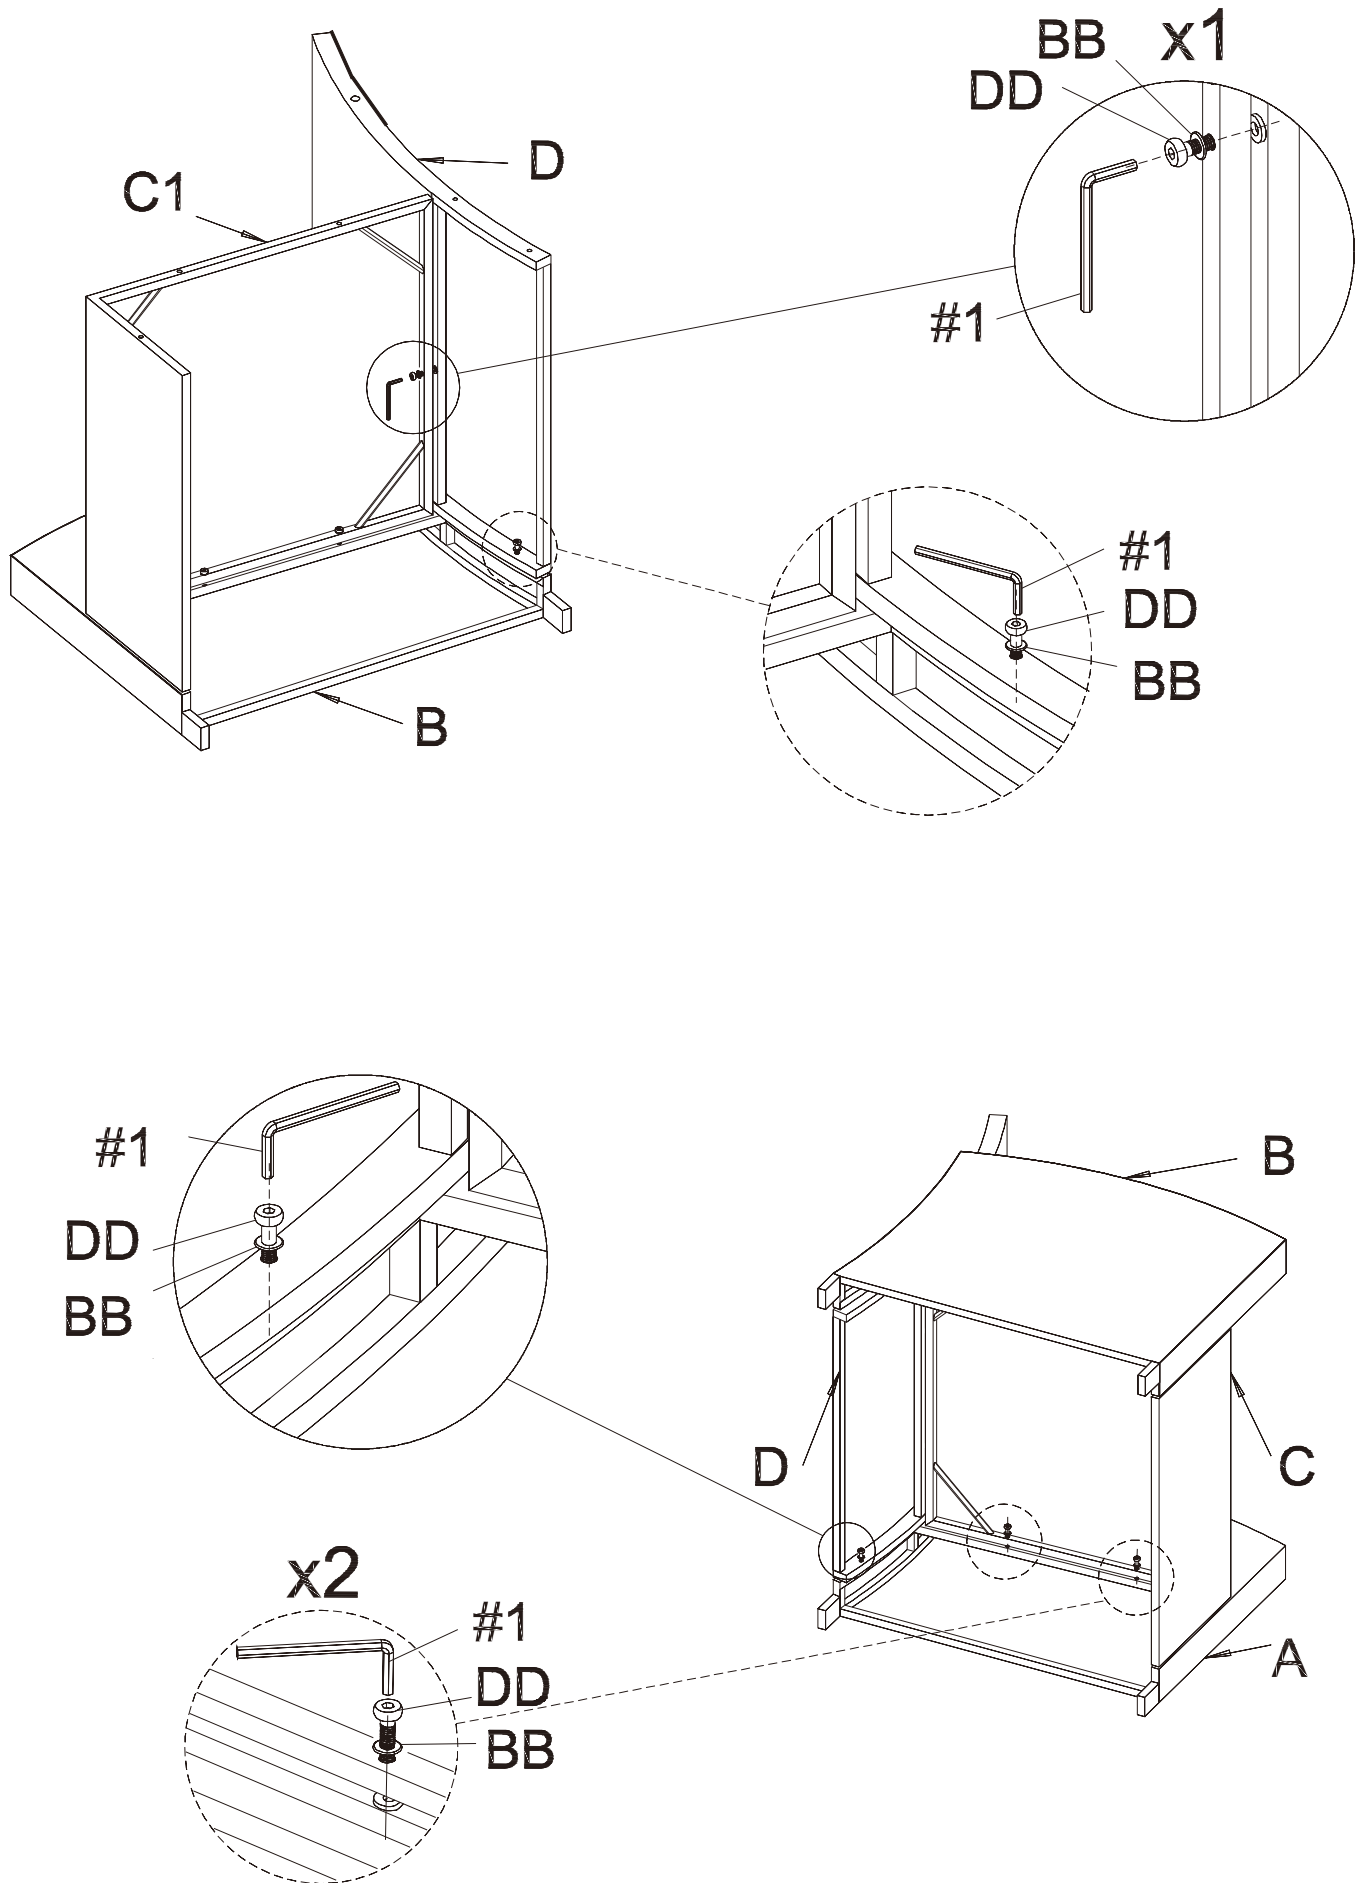

Assembly of Single Chair