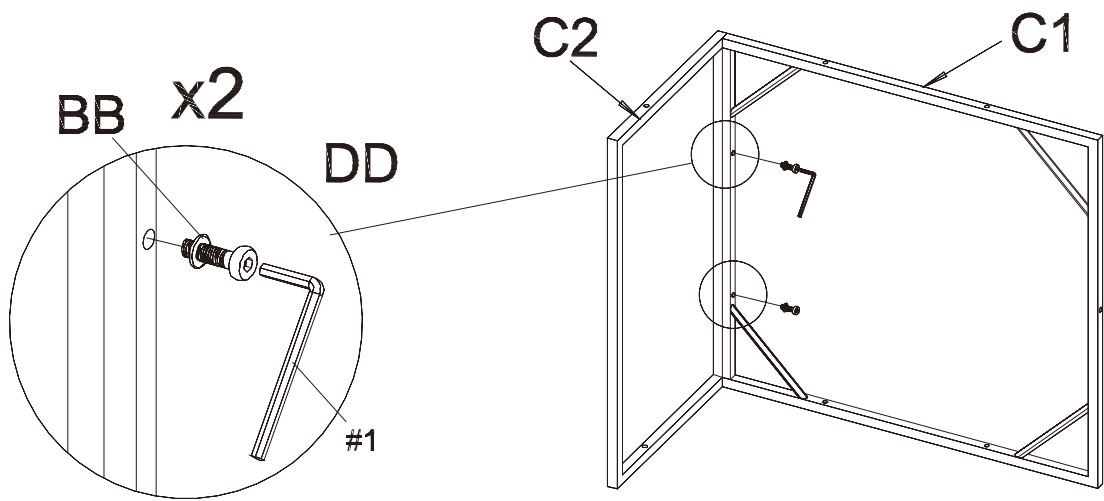

Assembly of Single Chair