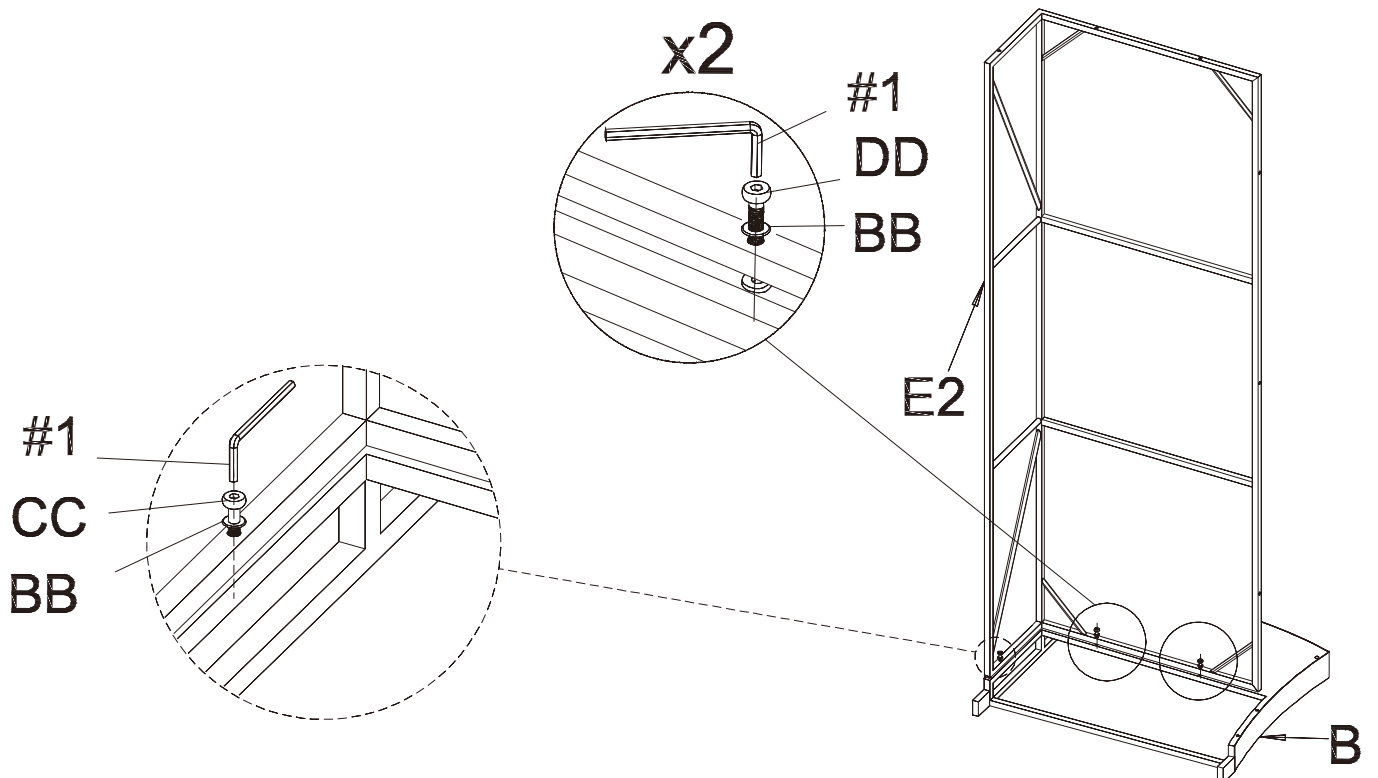

Assembly of Three Seater Sofa