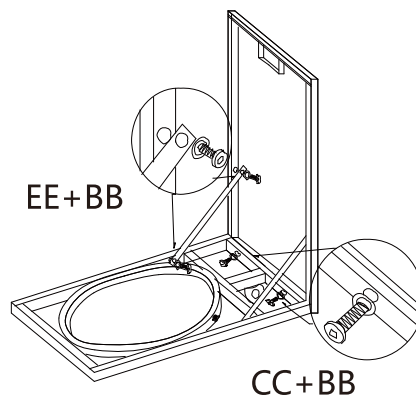

Part	Description	Quantity	Part	Description	Quantity
#1	Allen Wrench	2	CC	M6*35 Bolt	22
#2	Ratchet Wrench	1	DD	M6*40 Bolt	30
AA	M6*90 Bolt	6	EE	M6*30 Bolt	8
BB	Washer	66			

PACKAGE CONTENTS

Part	Description	Image	Quantity	Part	Description	Image	Quantity
A	Left Armrest		3	K	Ottoman Side Panel With Legs		4
B	Right Armrest		3	L	Ottoman Front/Back Panel		4
C1	Single Chair Seat Part 1		2	M ₁	Seat Cushion		5
C2	Single Chair Seat Part 2		2	N	Back Cushion		5
D	Single Chair Back		2	O	Ottoman Cushion		2
E1	3-Seat Sofa Seat Part 1		1				
E2	3-Seat Sofa Seat Part 2		1				
F	3-Seat Sofa Back		1				
J	Ottoman Top		2				

EE M6*15bolt 16

BB Washer 22

1

2

3

4

5

6