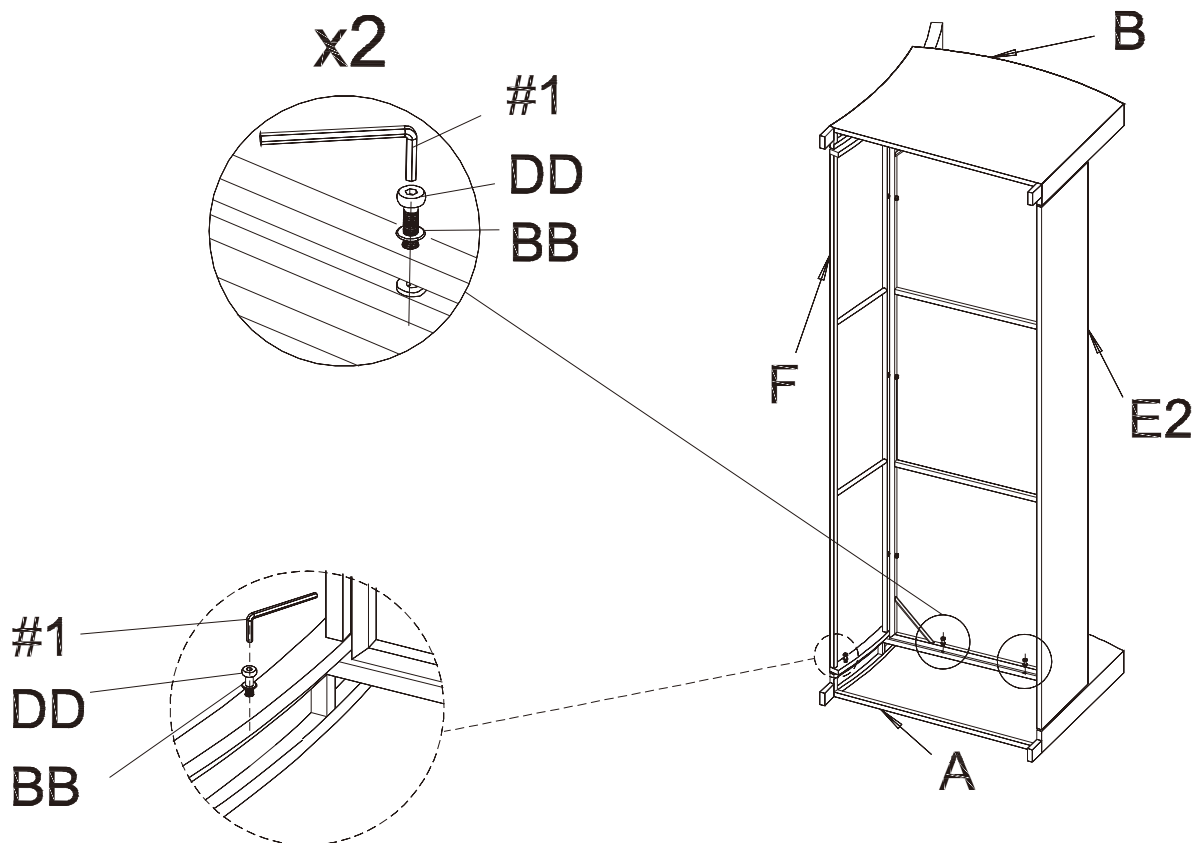

Assembly of Three Seater Sofa