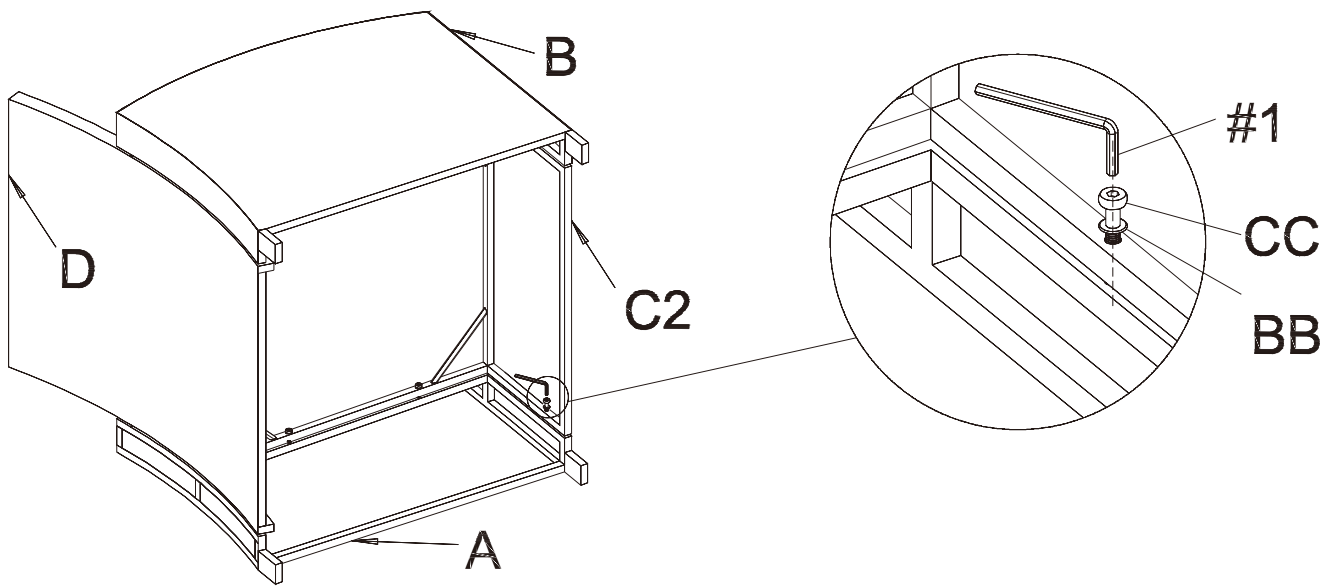

Assembly of Single Chair