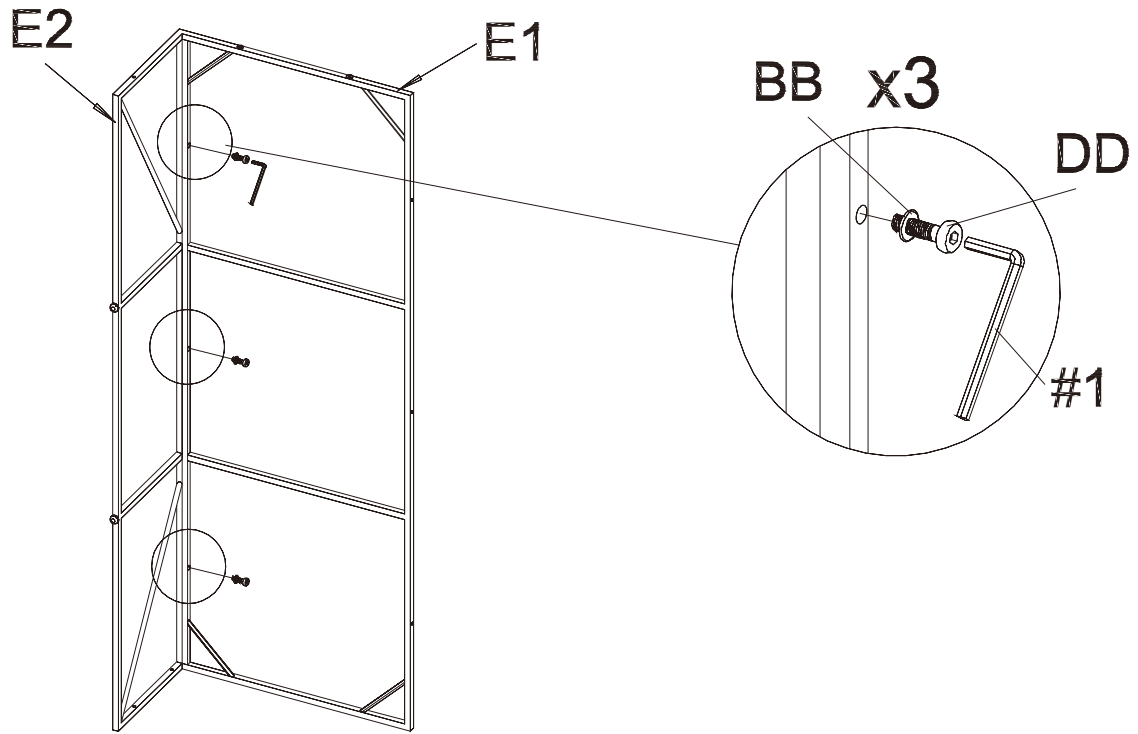

Assembly of Three Seater Sofa