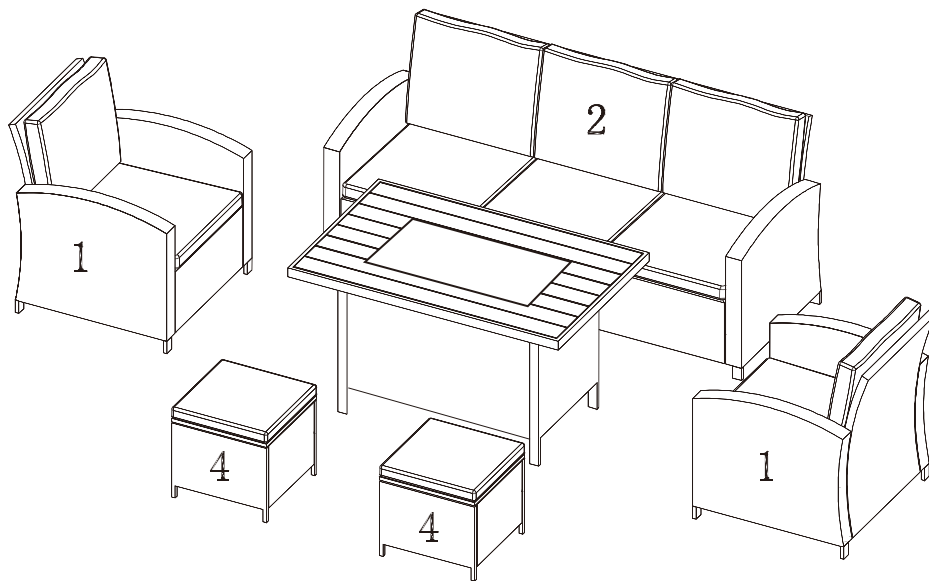

nustone

ASSEMBLY INSTRUCTIONS

Furniture Sofa Lounging Set With Gas Fire Pit
Table, 2 Armchairs & 2 Stools

1	Single Sofa	3	Dining Table
2	Three Seater Sofa	4	Ottoman

Glass! Handle with care

IMPORTANT NOTICE

This booklet contains assembling & care instructions.
Please read the instructions before assembling the
product and retain for future reference.

HARDWARE INCLUDED

#1

#2

AA

BB

CC

DD

Part	Description	Quantity	Part	Description	Quantity
#1	Allen Wrench	2	CC	M6*35 Bolt	22
#2	Ratchet Wrench	1	DD	M6*40 Bolt	30
AA	M6*90 Bolt	6	EE	M6*30 Bolt	8
BB	Washer	66			

PACKAGE CONTENTS

Part	Description	Image	Quantity	Part	Description	Image	Quantity
A	Left Armrest		3	K	Ottoman Side Panel With Legs		4
B	Right Armrest		3	L	Ottoman Front/Back Panel		4
C1	Single Chair Seat Part 1		2	M ₁	Seat Cushion		5
C2	Single Chair Seat Part 2		2	N	Back Cushion		5
D	Single Chair Back		2	O	Ottoman Cushion		2
E1	3-Seat Sofa Seat Part 1		1				
E2	3-Seat Sofa Seat Part 2		1				
F	3-Seat Sofa Back		1				
J	Ottoman Top		2				