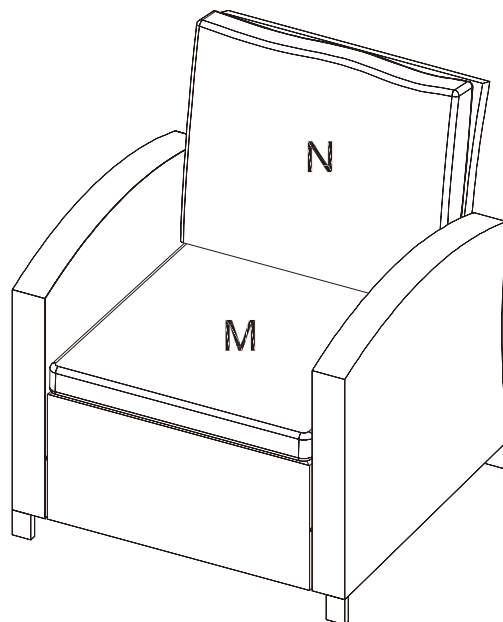

Assembly of Single Chair