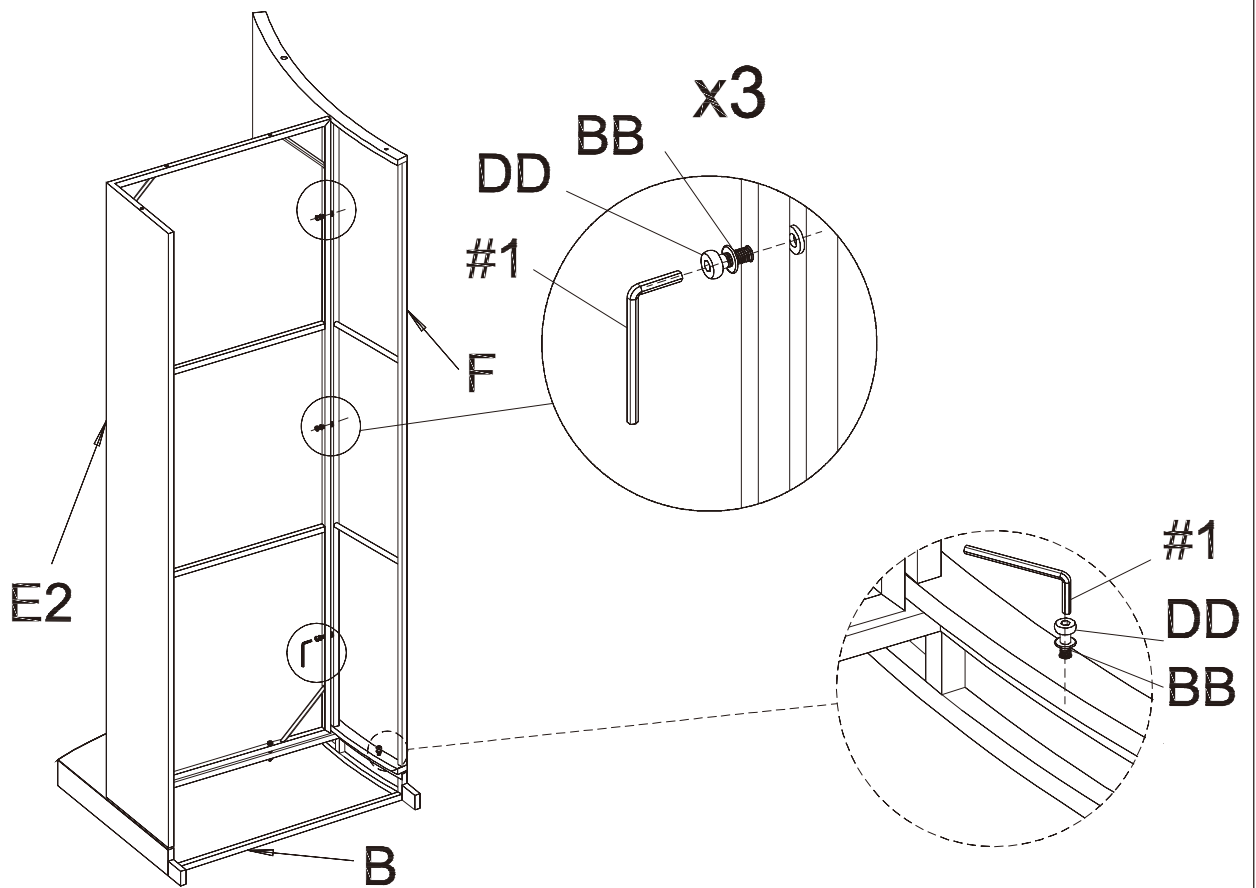

Assembly of Three Seater Sofa